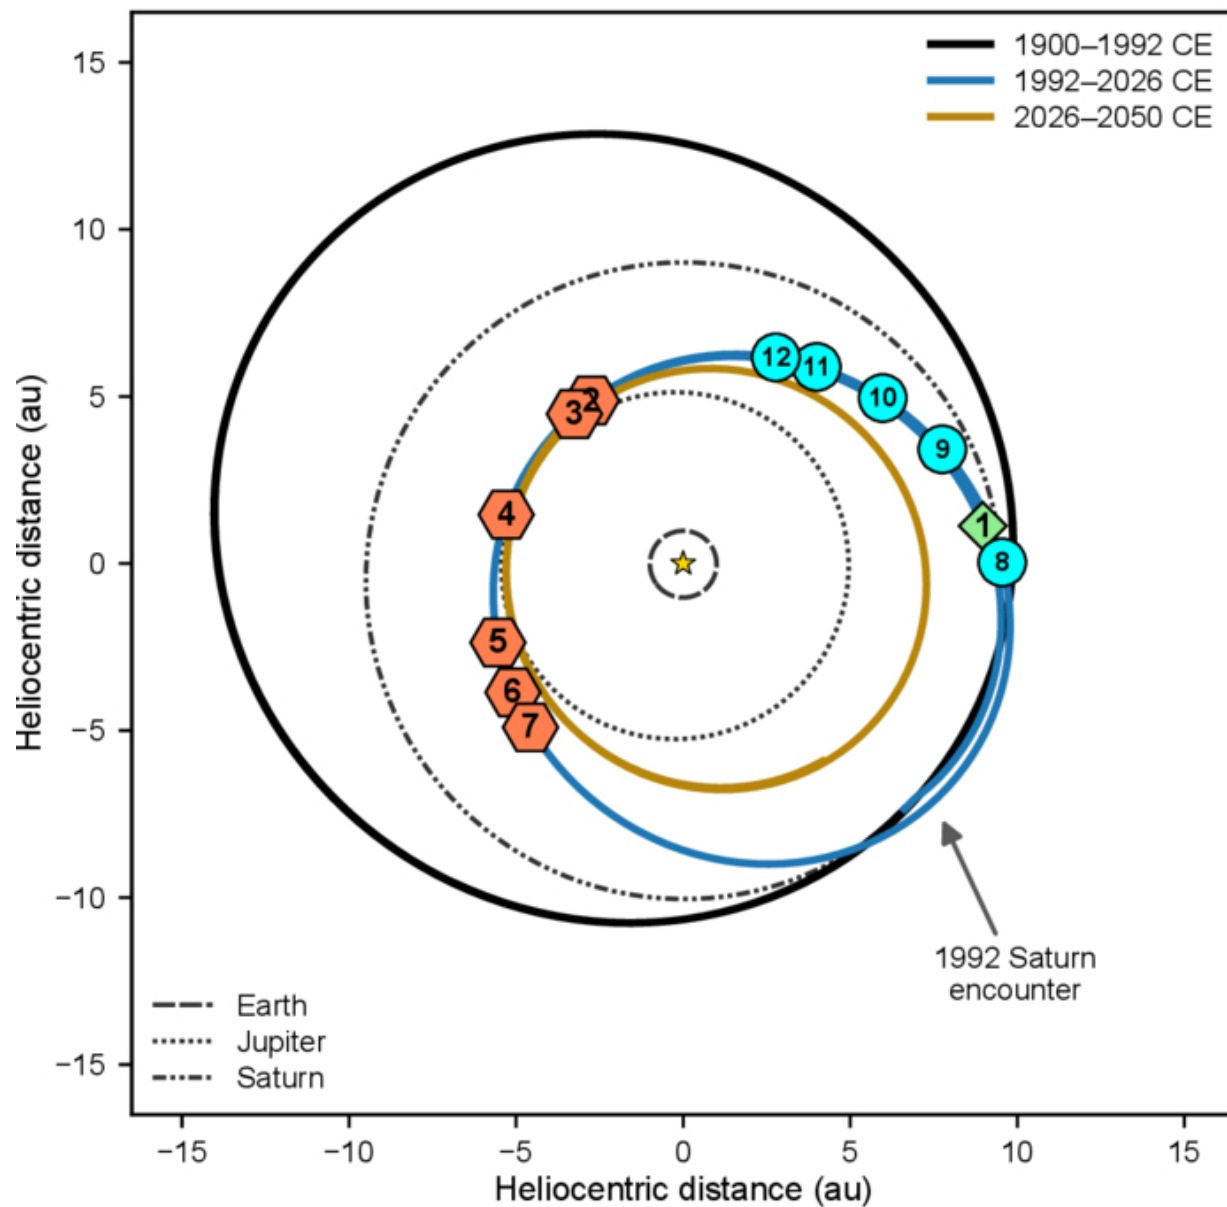

Figure 1. from  
Charles A. Schambeau et al 2026 Planet. Sci. J. 7 doi:10.3847/PSJ/ae685c  
<https://dx.doi.org/10.3847/PSJ/ae685c>  
© 2026. The Author(s). Published by the American Astronomical Society.

### Observation epochs

- 1 1997-11-26, precovery non-detection (Hahn et al. 2006)
- 2 2003-10-25, active (Marsden 2004)
- 3 2004-01-13, active (Skiff et al. 2004)
- 4 2005-04-03, active (Mazzotta Epifani et al. 2006)
- 5 2006-08-01, active (Jewitt 2009)
- 6 2007-02-25, active (Mazzotta Epifani et al. 2011)
- 7 2007-08-07, active (MPC 60849)
- 8 2019-07-05, non-detection (This work)
- 9 2021-07-14, non-detection (This work)
- 10 2022-08-21, inactive recovery (This work)
- 11 2023-07-30, active (This work)
- 12 2024-01-31, active (This work)